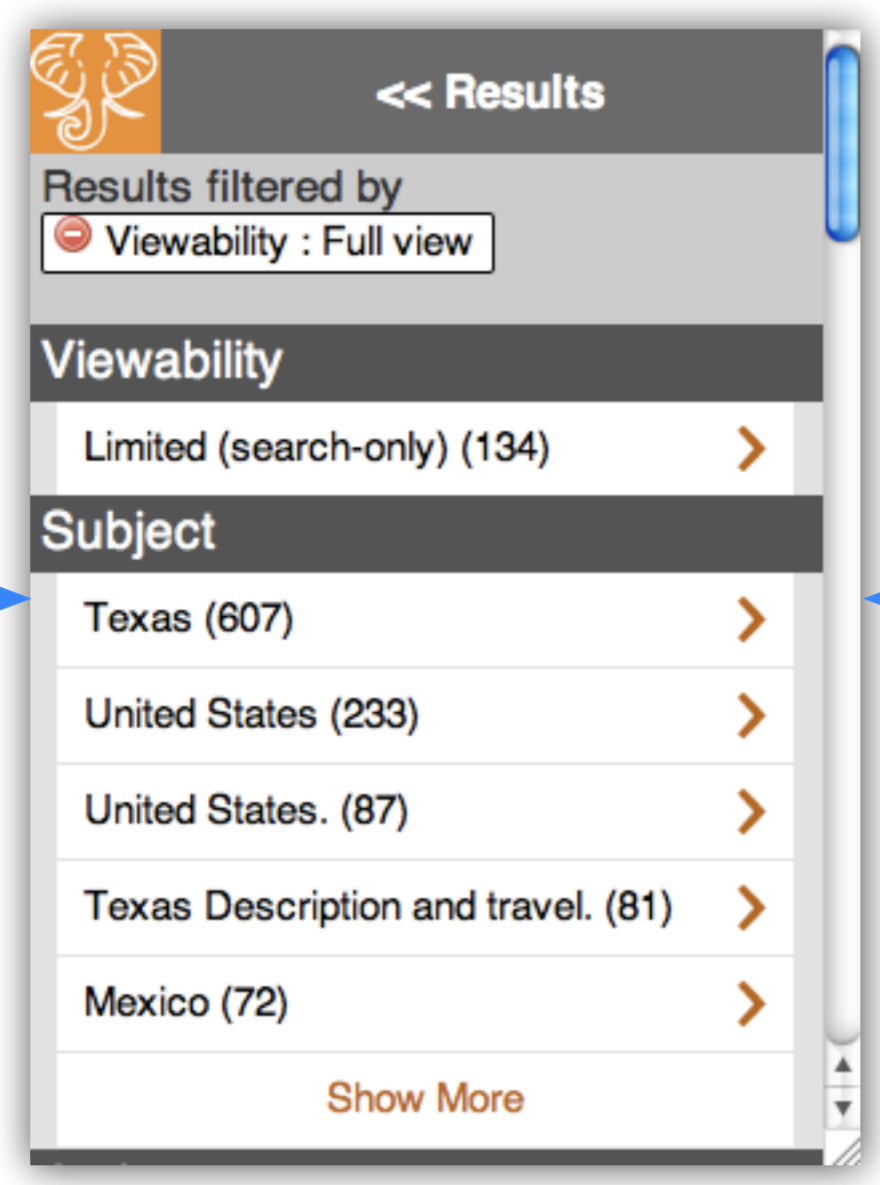

SEARCH

SORT

SELECT

ENGAGE

HathiTrust Mobile Website Interaction Map
Kate Davies, Kyle Donnellon, Melody Ku, JP Obley